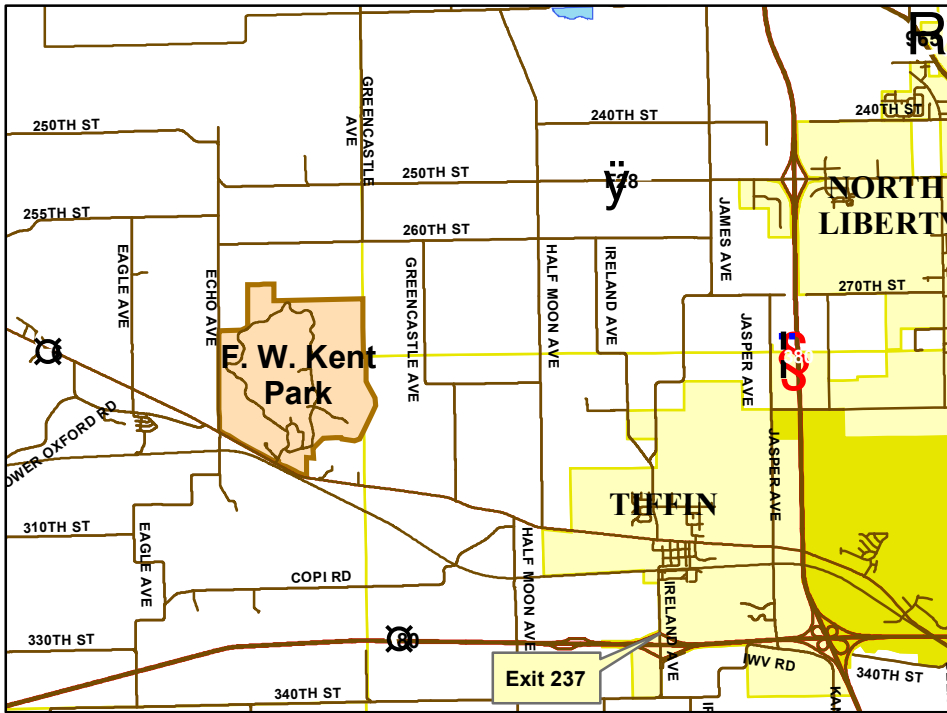

F. W. Kent Park Location Maps

Directions

From I-80 East or West

- 1) Exit 237 onto Ireland Ave. NW
- 2) Turn left onto Grant St.
- 3) Turn left onto HWY 6

From I-380 South or 218 North

- 1) Exit 239 onto I-80 West
- 2) Take next exit, 237, onto Ireland Ave. NW
- 3) Turn left onto Grant St.
- 4) Turn left onto HWY 6